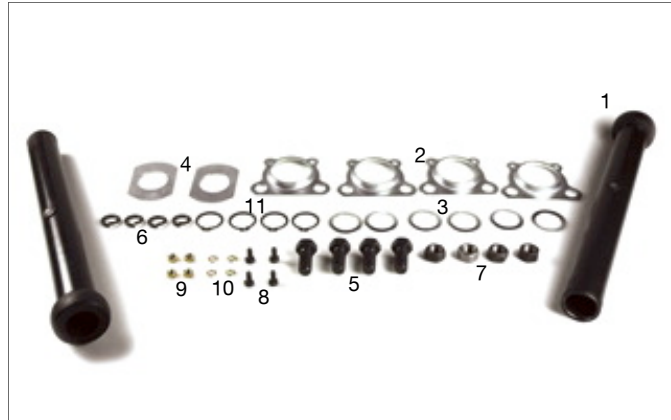

SMB

www.sampa.com.tr

spare parts for european trucks and trailers

DESCRIPTION	SAMPA NR.	O.E.M. NR.		
Brake Shoe Roller	075.045	M 002971	ø19x31.7x55.5	
Dust Cover	082.006	M 010544	ø180x463x84	
Brake Shoe Spring	082.009	M 007363	ø185xø464x74	
Bushing For Spring	090.003	M 001502	ø30xø68x104	
Brake Shoe Spring	090.019	M 002874	ø4xø28.5x202	

		O.E.M. NR.	SAMPA NR.	DESCRIPTION
	ø31.7x70	M 002866	090.020	Brake Shoe Pin
	ø107.5x153x30	M 008892	090.029	Seal Ring
	ø19/ø25x57	M 007371	090.033	Brake Shoe Roller
	ø4/ø6xø28x183	M 007150	090.034	Brake Shoe Spring

O.E.M. Numbers are stated for comparison purposes only. It is not permitted to mention original numbers on invoices owners.

088.501
M 050147
Camshaft Rep. Kit

	SAMPA NR.	OEM NR.	DESCRIPTION	QTY.
	088.501	M 050147	Camshaft Rep. Kit	42
1	119.029	M023913	Cam Tube	2
2	075.015	-	Bearing Housing	4
3	105.158	-	Washer	6
4	105.345	-	Washer	2
5	102.206	-	Screw	4
6	107.056	-	Rondela	4
7	104.157	-	Nut	4
8	102.111	M010668	Screw	4
9	104.109	-	Nut	4
10	107.038	-	Rondela	4
11	106.221	M003109	Circlip	4

082.503
M 010676
Camshaft Rep. Kit

	SAMPA NR.	OEM NR.	DESCRIPTION	QTY.
	082.503	M010676	Camshaft Rep. Kit	44
1	075.044	M003060	Bearing Housing	4
2	105.311	M003044	Washer	2
3	102.174	M010641	Screw	4
4	102.111	M010668	Screw	4
5	107.039	-	Rondela	4
6	107.038	-	Rondela	4
7	104.148	-	Nut	4
8	104.109	-	Nut	4
9	106.221	M003109	Circlip	4
10	105.185	M002882	Washer	6
11	105.158	-	Washer	2
12	119.023	M003052	Cam Tube	2